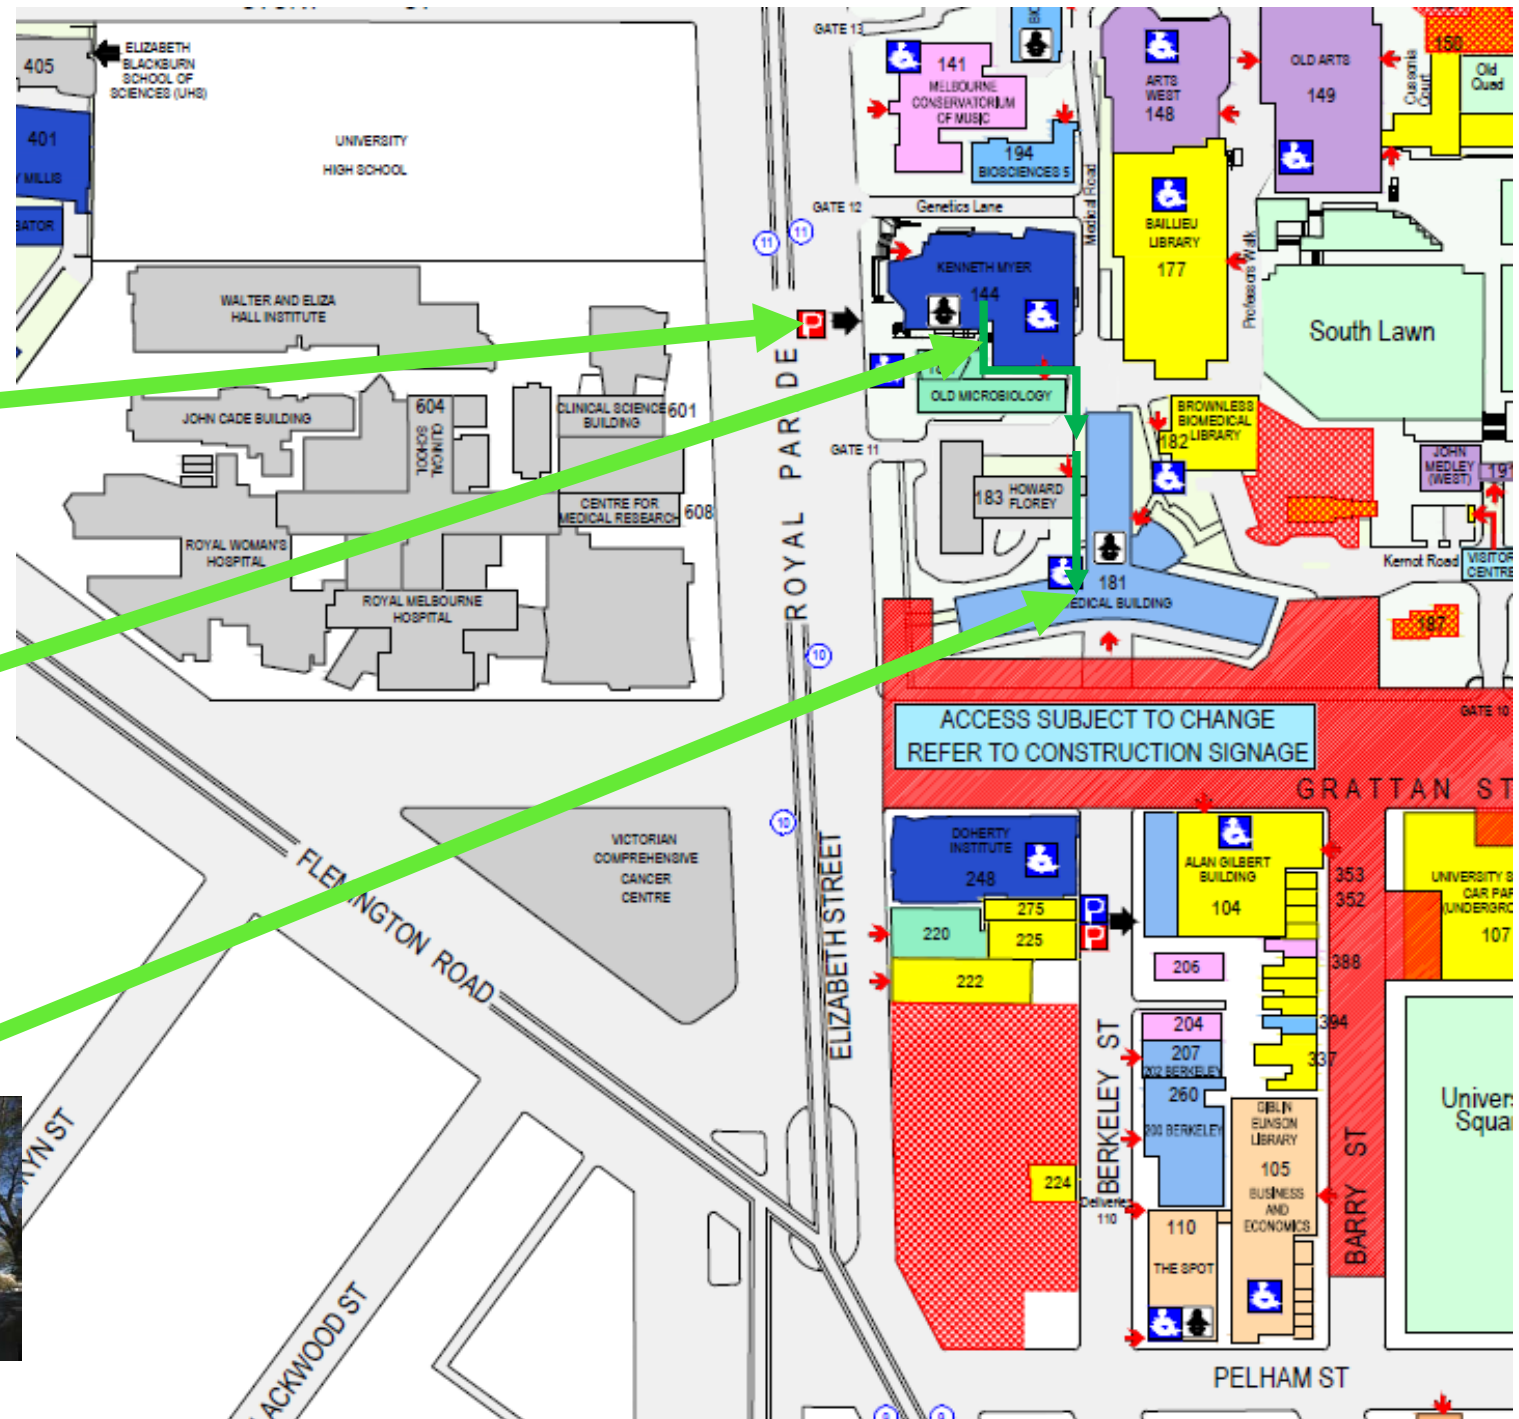

University Parking and directions from Parking area to Medical building

1 Parking

Kenneth Myer Building
30 Royal Parade, Parkville

2

After parking the car (see next slide of photo of entry and exits of KMB) Once you reach the foyer of the KMB veer to the left up the stairs to the right rear exit/entrance see Dark green arrows on this map – Walk down the stairs through decking veering left then cross the zebra crossing, turn to the building on your right, walk down the stairs go through the two sets of glass doors, then another glass door into the foyer of the Medical Building, Veer to the right and report to reception.

3 Fabienne's office

Medical Building
Level 2 (Ground Floor)
West Wing
Please report to Reception

Carpark entrance

Pedestrian Exit in the carpark

Foyer of the Kenneth Myer

Exit via Rear south side
Microbiology Building

Walk down the decking