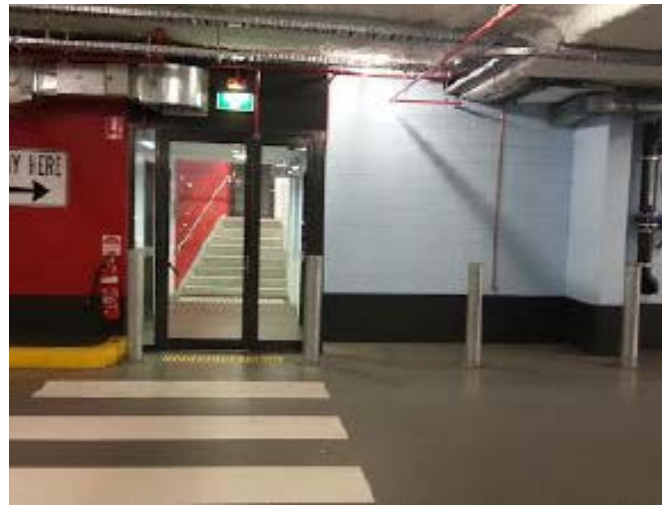

University Parking and directions from Parking area to Medical building

1 Parking

Kenneth Myer Building
30 Royal Parade, Parkville

2

After parking the car (see next slide of photo of entry and exits of KMB) Once you reach the foyer of the KMB veer to the left up the stairs to the right rear exit/entrance see Dark green arrows on this map – Walk down the stairs through decking veering left then cross the zebra crossing, turn to the building on your right, walk down the stairs go through the two sets of glass doors, then another glass door into the foyer of the Medical Building, Veer to the right and report to reception.

3 Fabienne's office

Medical Building
Level 2 (Ground Floor)
West Wing
Please report to Reception

Carpark entrance

Pedestrian Exit in the carpark

Foyer of the Kenneth Myer

Exit via Rear south side
Microbiology Building